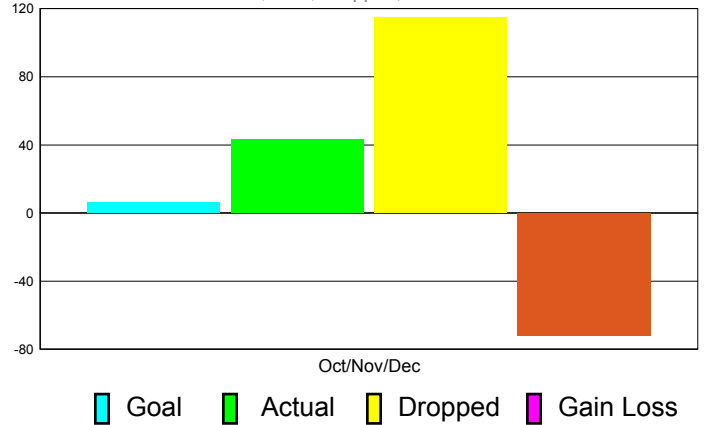

### YTD Status Quo Clubs 2010-2011

Status Quo Clubs Compared to Status Quo Members

## MEMBERSHIP

**Membership Results  
2011-2012**

**Membership  
2010-2011**

Month	Net Memb Goal	Actual New Memb	Actual Dropped Memb	Gain/Loss of Memb	Gain/ Loss of Memb
Oct/Nov/Dec	6	43	115	-72	8
<b>Totals</b>	<b>6</b>	<b>43</b>	<b>115</b>	<b>-72</b>	<b>8</b>

### Membership Results 2011-2012

Goal, New, Dropped, Gain/Loss