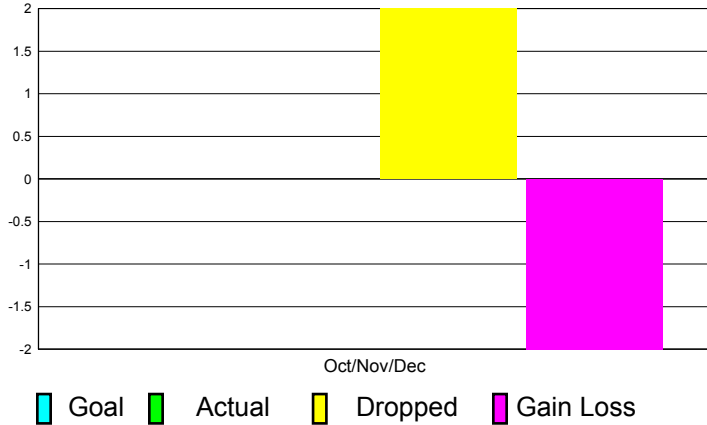

## CLUBS

**Club Results  
2011-2012**

**Clubs  
2010-2011**

Month	New Club Goal	Actual New Clubs	Actual Dropped Clubs	Gain/Loss of Clubs	Gain/Loss of Clubs
Oct/Nov/Dec	0	0	2	-2	-1
<b>Totals</b>	<b>0</b>	<b>0</b>	<b>2</b>	<b>-2</b>	<b>-1</b>

### Club Results 2011-2012

Goal, New, Dropped, Gain/Loss